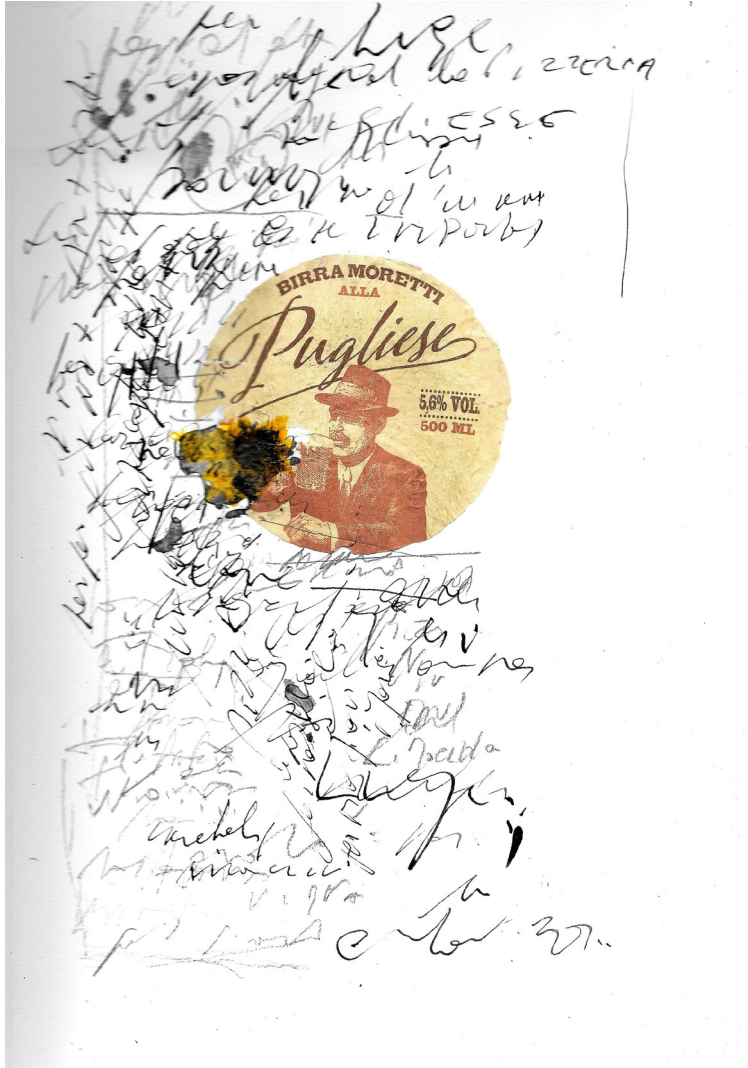

Foot [unclear]  
[unclear]  
[unclear]  
[unclear]  
[unclear]

10/11/1912  
L. C. ...  
V. ...

or ...  
f ...  
m ...  
[Large blue scribble]

L. C. ...

le "d'ordre" de la  
de l'art - l'art  
nouveau

- all these  
new  
modern  
art.

Handwritten text at the top of the page, possibly including the words "The narrow" and "The narrow".

Handwritten text at the bottom of the page, possibly including the words "The narrow" and "The narrow".

Handwritten header text at the top of the page, possibly a date or page number, written in a cursive style.

Main body of handwritten text, appearing to be a list or series of notes, written in a cursive script. The text is dense and somewhat overlapping, with some words being difficult to decipher due to the style and ink bleed-through.